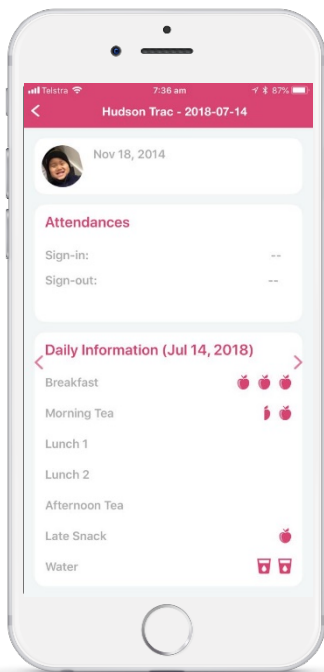

OWNA is your very own private online platform and dedicated mobile app that makes sharing key moments between educators and families more engaging

Real-time updates for your child(ren)

Know if your child(ren) have eaten, slept, nappy changed or even how much milk / water they've consumed

Communicate with educators

Interact with educators via the secure social network, with comments, photos & videos

It's the small things that matter

Notify the centre that your child will be absent, book a casual day or complete a medication permission