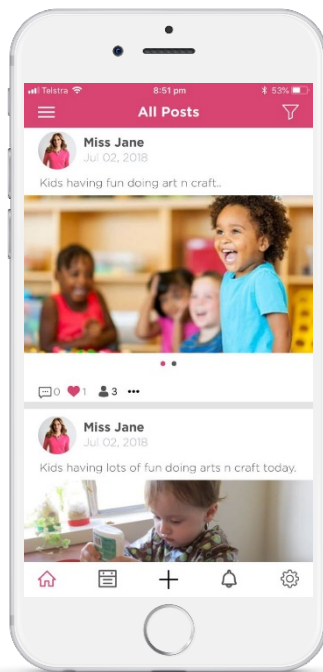

OWNA is your very own private online platform and dedicated mobile app that makes sharing key moments between educators and families more engaging

Real-time updates for your child(ren)

Know if your child(ren) have eaten, slept, nappy changed or even how much milk / water they've consumed

Communicate with educators

Interact with educators via the secure social network, with comments, photos & videos

It's the small things that matter

Notify the centre that your child will be absent, book a casual day or complete a medication permission