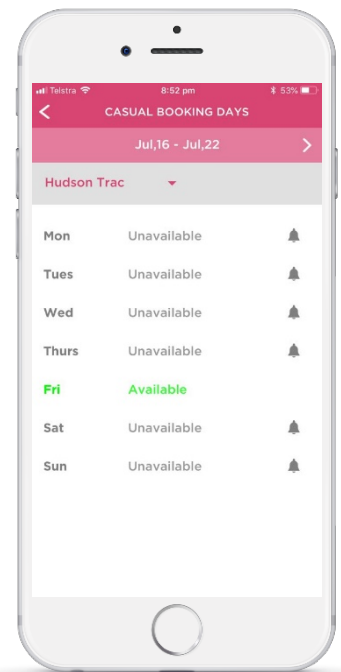

OWNA is your very own private online platform and dedicated mobile app that makes sharing key moments between educators and families more engaging

Real-time updates for your child(ren)

Know if your child(ren) have eaten, slept, nappy changed or even how much milk / water they've consumed

Communicate with educators

Interact with educators via the secure social network, with comments, photos & videos

It's the small things that matter

Notify the centre that your child will be absent, book a casual day or complete a medication permission